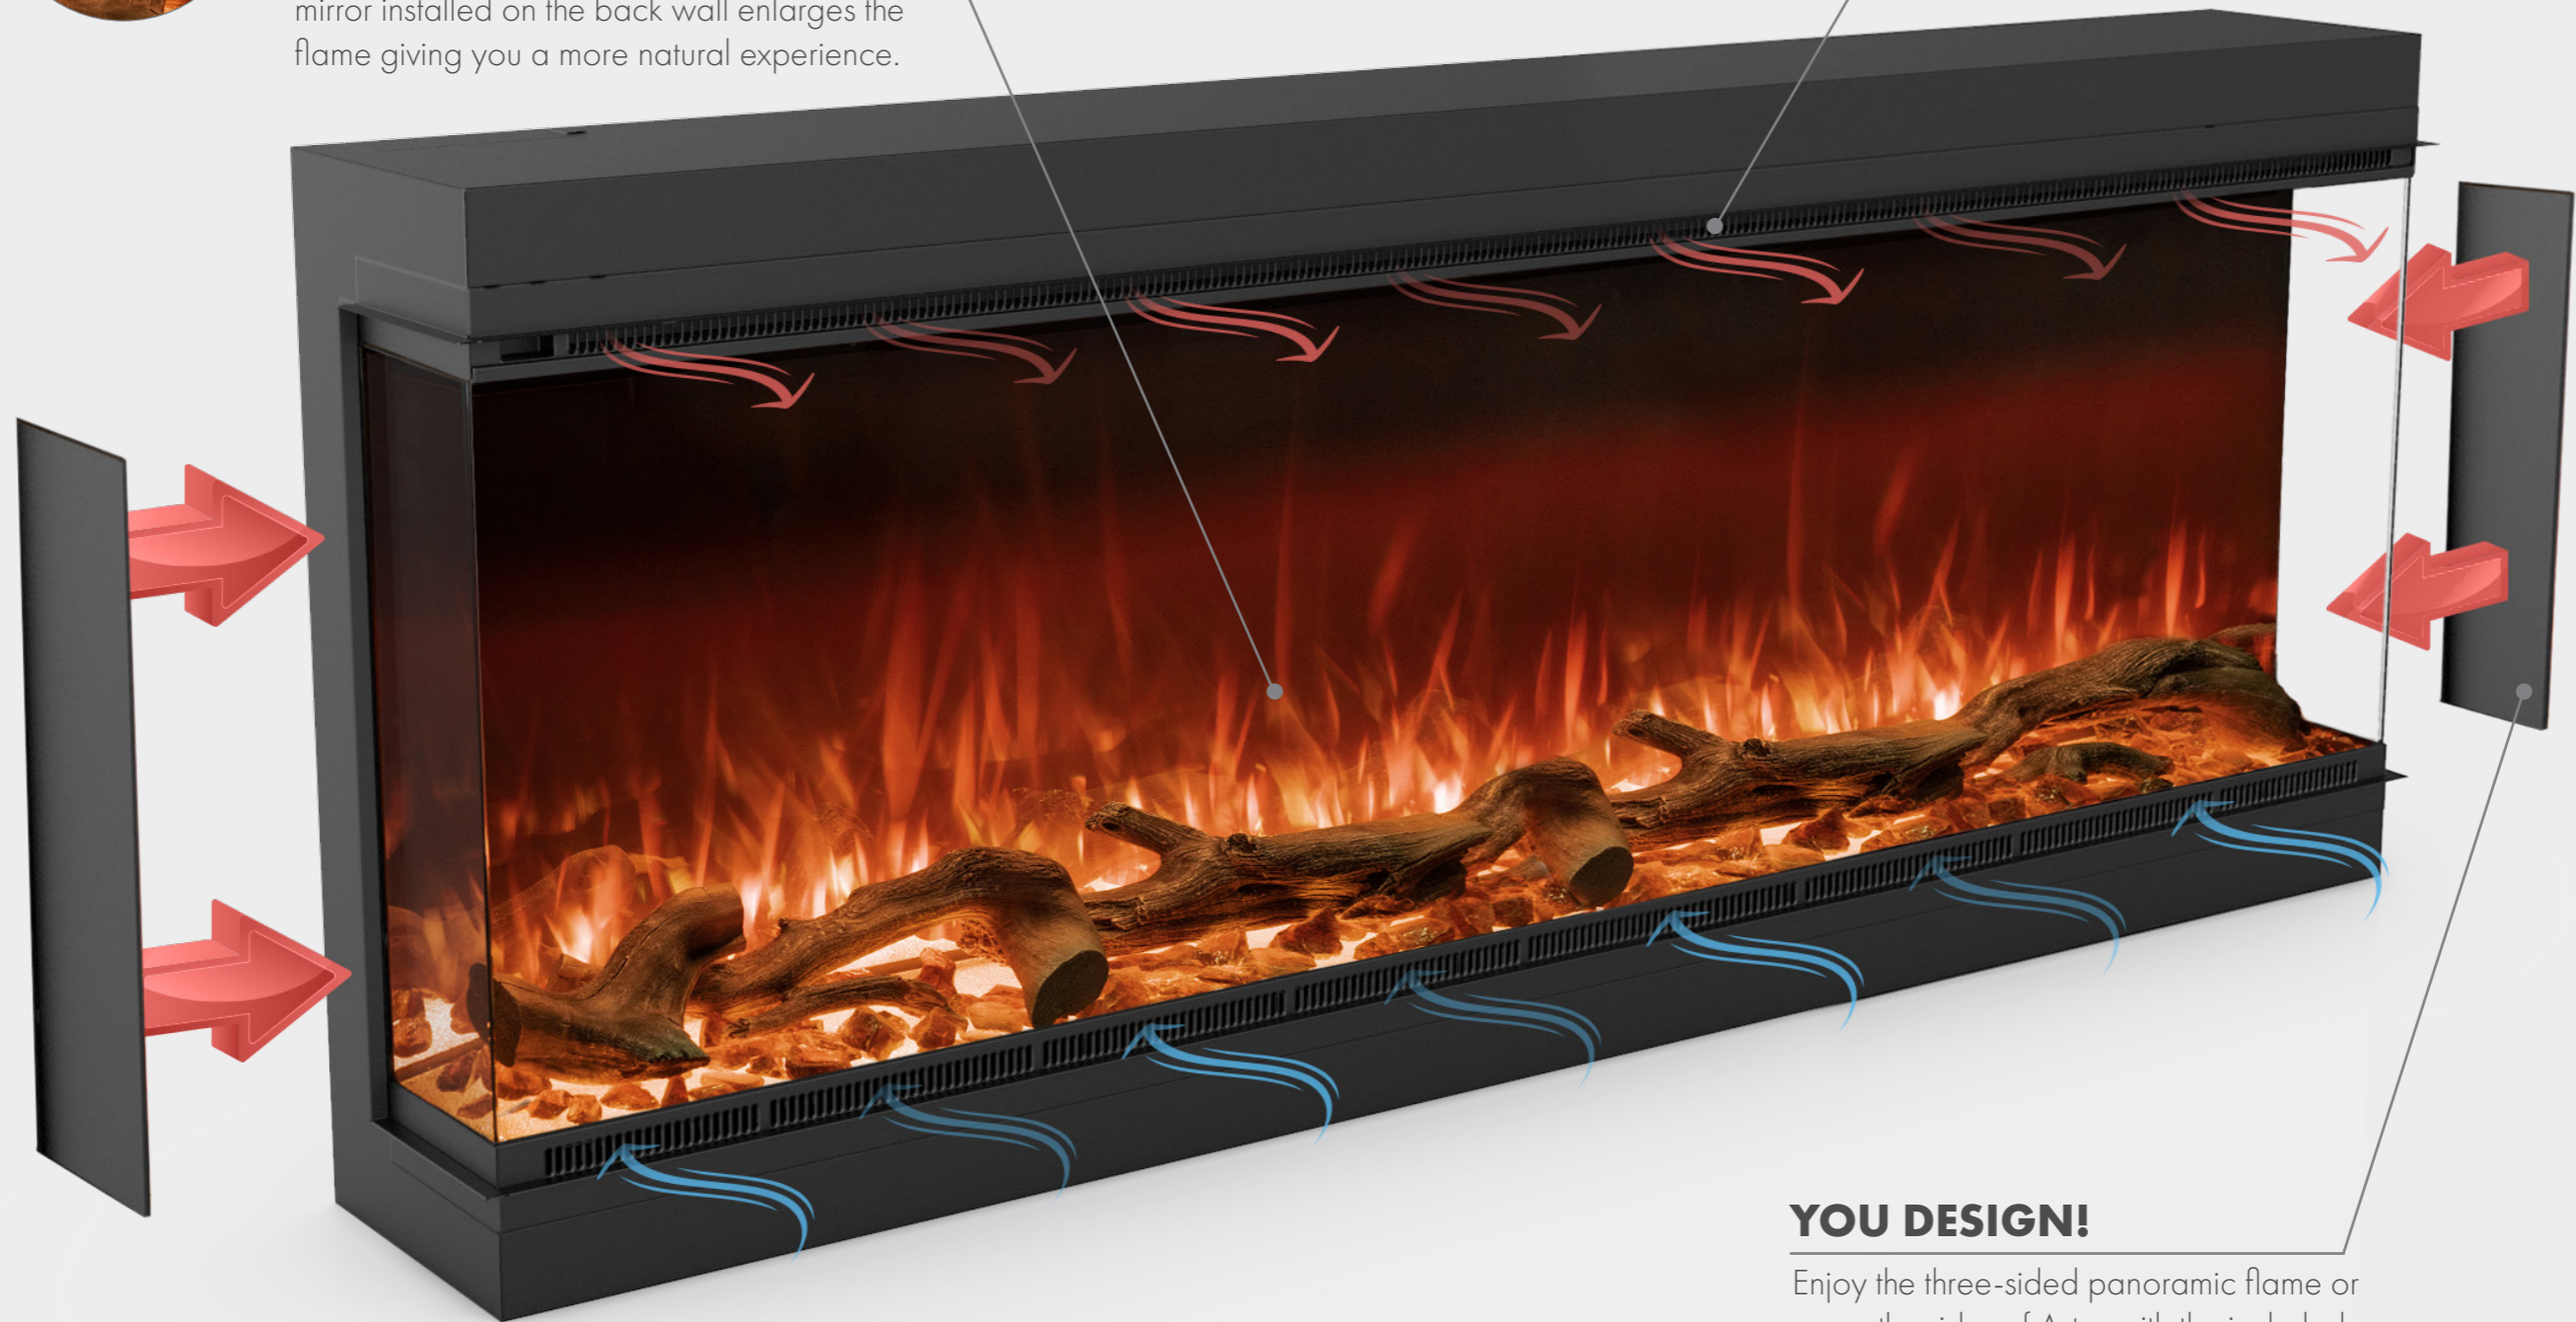

GLOWING FLOOR

The colourful floor with glowing effect. To give it more depth we decorated Astro with translucent crystals that vividly flicker and catch the same colour as the floor.

REFLEX TECHNOLOGY

a system of prisms and LED lights that provides more visual depth than a regular 2-dimensional fireplace. The warm-coloured mirror installed on the back wall enlarges the flame giving you a more natural experience.

HEATFLOW SYSTEM

Astro not only decorates but also warms up your home. Take advantage of the 2-stage heater to enjoy cosy winter evenings. Two heating levels: 1500 W and 3000 W

YOU DESIGN!

Enjoy the three-sided panoramic flame or cover the sides of Astro with the included panels. By framing the fire you get three additional arrangement options.

DIFFERENT ARRANGEMENTS

Astro means flexible design. You can fully or partly recess the fireplace, hang it on the wall or simply arrange it as a freestanding fireplace. Use the optional casing to cover the sides and make it blend well with your interior.