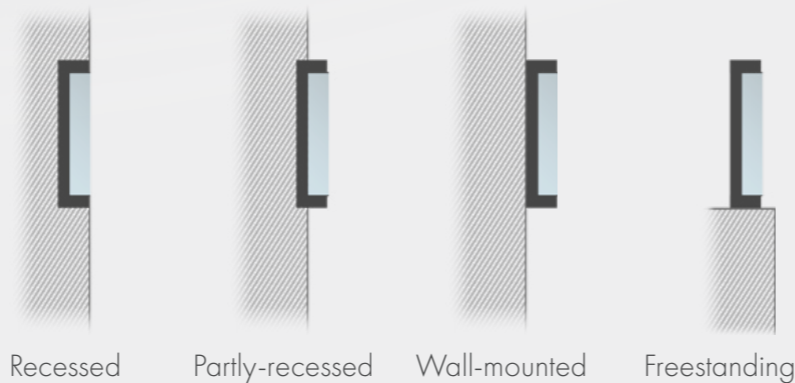

HEATFLOW SYSTEM

Astro not only decorates but also warms up your home. Take advantage of the 2-stage heater to enjoy cosy winter evenings. Two heating levels: 1500 W and 3000 W

YOU DESIGN!

Enjoy the three-sided panoramic flame or cover the sides of Astro with the included panels. By framing the fire you get three additional arrangement options.

DIFFERENT ARRANGEMENTS

Astro means flexible design. You can fully or partly recess the fireplace, hang it on the wall or simply arrange it as a freestanding fireplace. Use the optional casing to cover the sides and make it blend well with your interior.